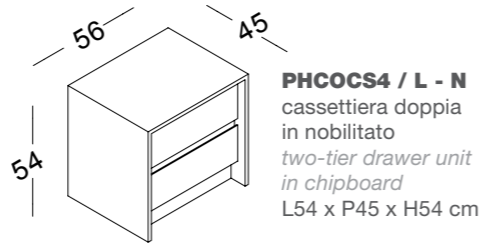

PARETE CASSETTIERE / WALL CHEST OF DRAWERS