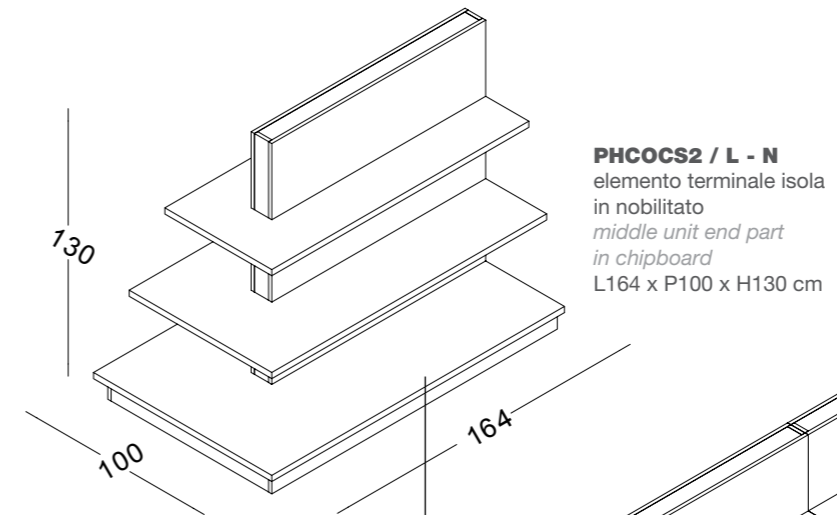

ELEMENTI CENTRO STANZA / MIDDLE UNITS