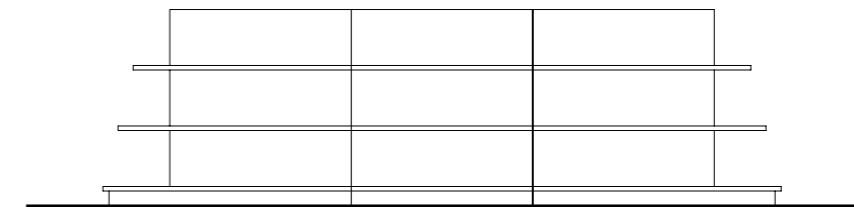

ELEMENTI CENTRO STANZA / MIDDLE UNITS