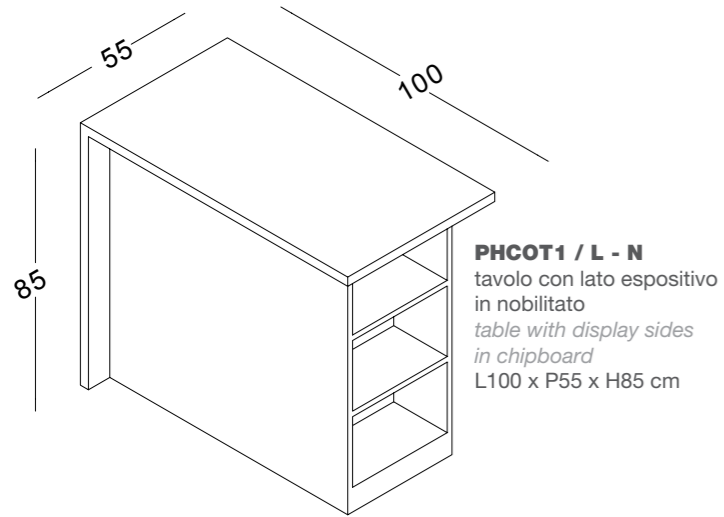

vista posteriore
back view

MODULI RETRO CASSA / BACK-CASH MODULES

PHCORC1 / L - N
modulo retro cassa a 4 cassetti con scaffalatura, in nobilitato
back-cash module with 4 drawers with shelf unit, in chipboard
L120 x P45 x H241 cm

PHCORC2/L-N
mensole a sbalzo a sinistra
left overhang shelves
L158 x P45 x H241 cm

PHCORC4/L-N
mensole a sbalzo ambo i lati
both sides overhang shelves
L195 x P45 x H241 cm

PHCORC2/L-N
mensole a sbalzo a destra
right overhang shelves
L158 x P45 x H241 cm

PARETE CASSETTIERE / WALL CHEST OF DRAWERS

ELEMENTI CENTRO STANZA / MIDDLE UNITS

ELEMENTI CENTRO STANZA / MIDDLE UNITS

TAVOLI / TABLES

CONTEMPORARY

FINITURE / FINISHINGS

BLU BLUE

GIALLO YELLOW