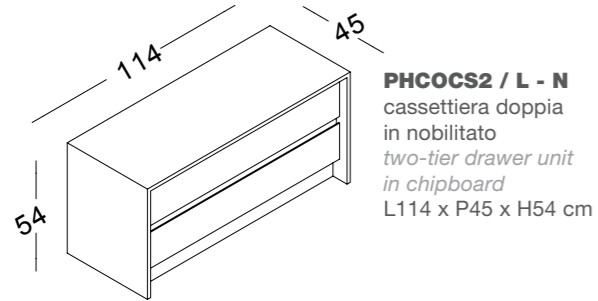

PARETE CASSETTIERE / WALL CHEST OF DRAWERS