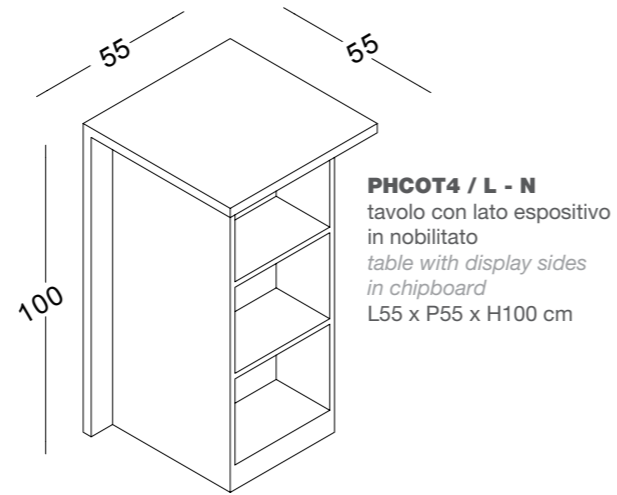

vista posteriore
back view

vista laterale
side view

PHCOBC1/L-N
modulo banco cassa singolo, in nobilitato
single cash counter module, in chipboard
L80 x P70 x H101 cm

vista posteriore
back view

PHCOPT / L - N
elemento di connessione per banco cassa in nobilitato
connection element for cash counter in chipboard
L90 x P37 x H27 cm

vista posteriore
back view

MODULI RETRO CASSA / BACK-CASH MODULES

PHCORC1 / L - N
modulo retro cassa a 4 cassetti con scaffalatura, in nobilitato
back-cash module with 4 drawers with shelf unit, in chipboard
L120 x P45 x H241 cm

PHCORC2/L-N
mensole a sbalzo a sinistra
left overhang shelves
L158 x P45 x H241 cm

PHCORC4/L-N
mensole a sbalzo ambo i lati
both sides overhang shelves
L195 x P45 x H241 cm

PHCORC2/L-N
mensole a sbalzo a destra
right overhang shelves
L158 x P45 x H241 cm

PARETE CASSETTIERE / WALL CHEST OF DRAWERS

ELEMENTI CENTRO STANZA / MIDDLE UNITS

ELEMENTI CENTRO STANZA / MIDDLE UNITS

TAVOLI / TABLES

CONTEMPORARY

FINITURE / FINISHINGS

BLU BLUE

GIALLO YELLOW