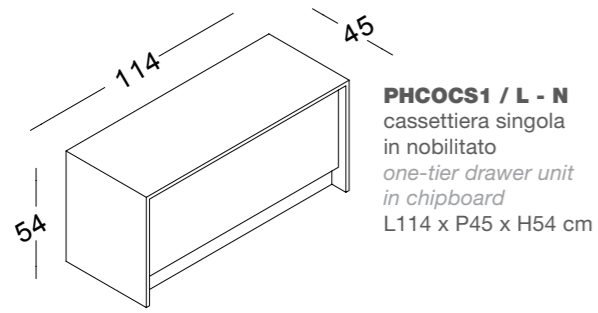

PARETE CASSETTIERE / WALL CHEST OF DRAWERS