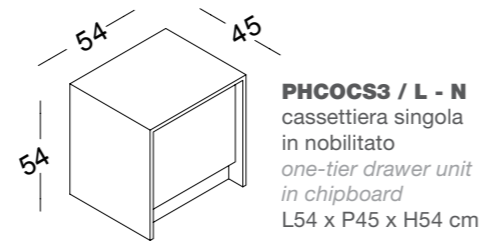

PARETE CASSETTIERE / WALL CHEST OF DRAWERS