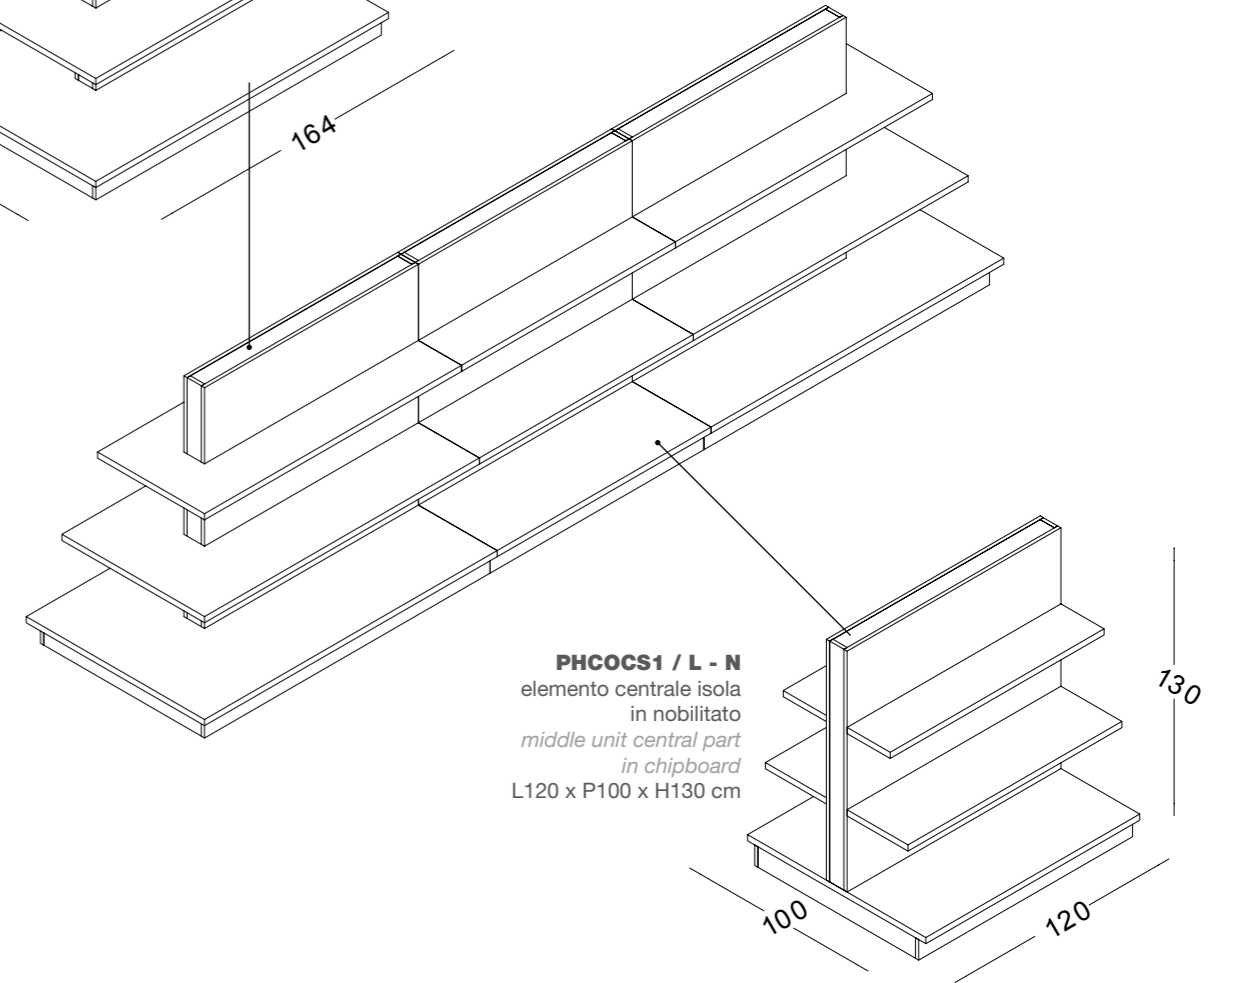

ELEMENTI CENTRO STANZA / MIDDLE UNITS