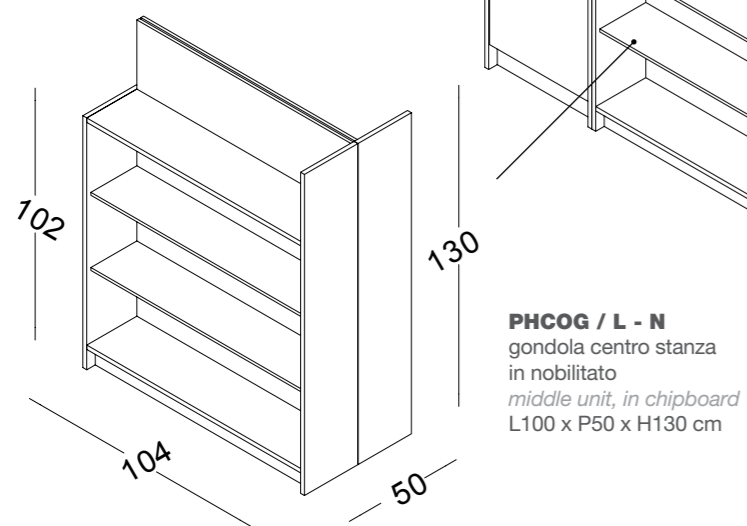

ELEMENTI CENTRO STANZA / MIDDLE UNITS